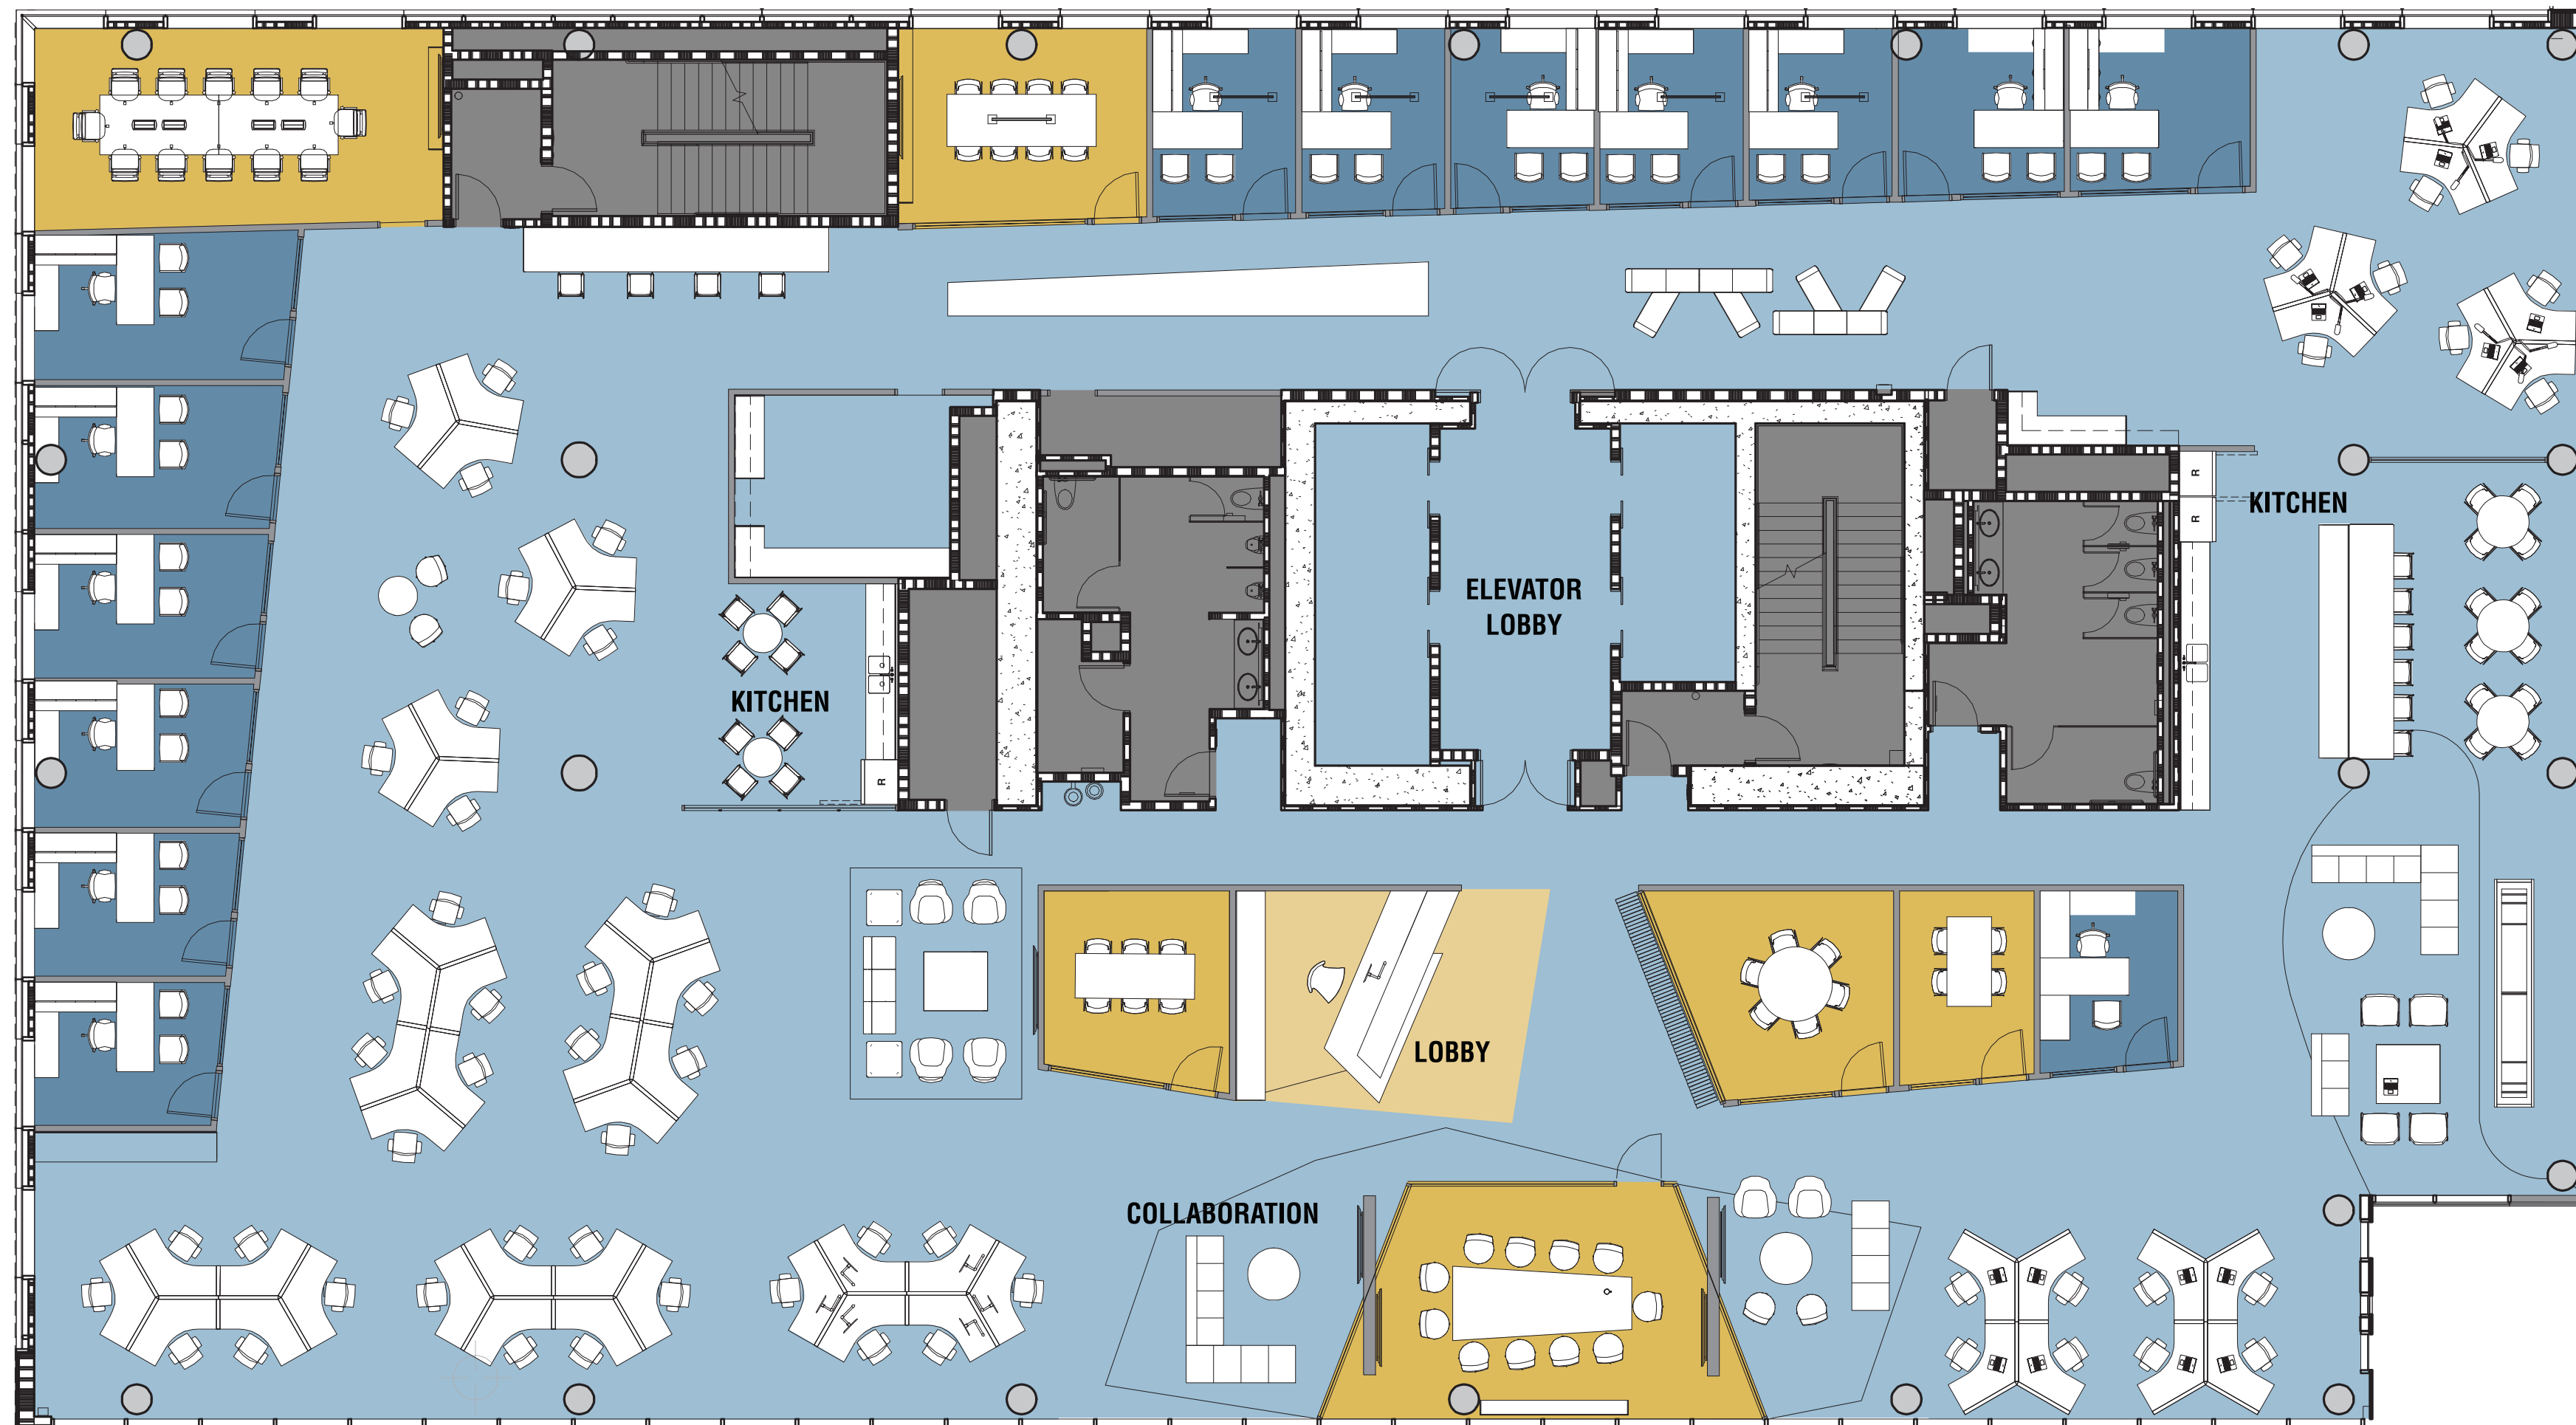

1601 Vine

8th FLOOR
16,159 rsf

- 56 WORKSTATIONS
- 6 CONFERENCE / MEETING ROOMS
- 14 OFFICES
- 2 KITCHENS

WARE MALCOMB
ARCHITECTS